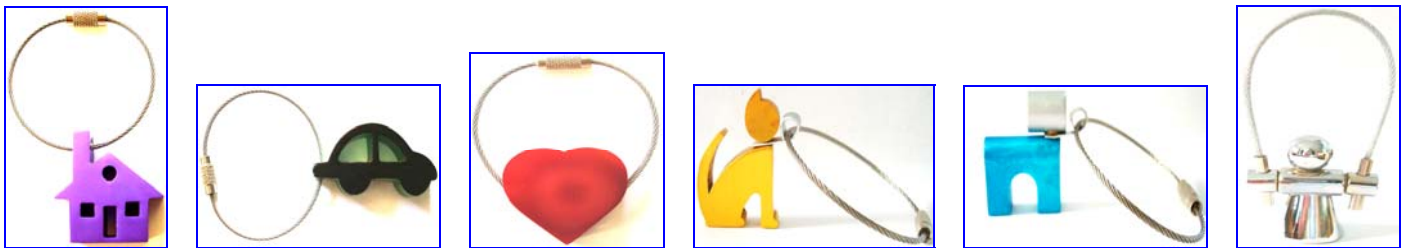

Iringit! Key Rings

Opening Order 36 pieces

Reorder 24 pieces

Minimum 4 per design

HOUSE KR-D81-PURPLE	CAR KR-F81-BLACK	HEART KR-A81-RED	CAT KR-B81-GOLD	DOG KR-C81-BLUE	ANGEL KR-E81-SILVER